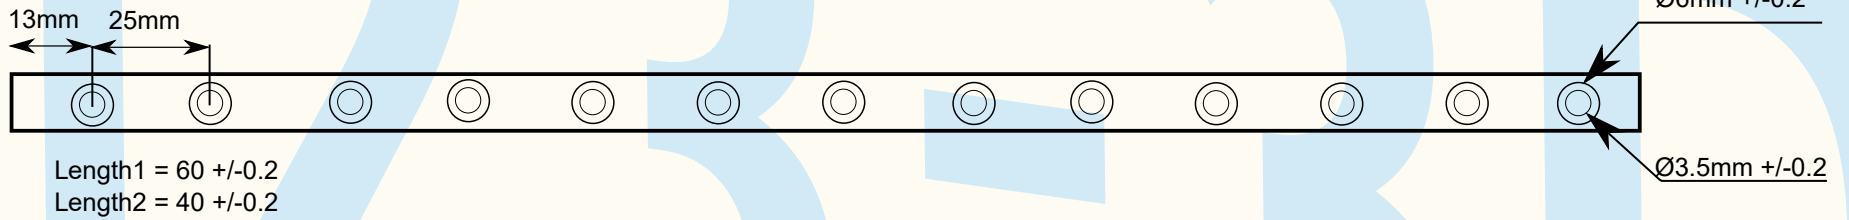

Linear slider

Rail (40, 60 cm)

Slider