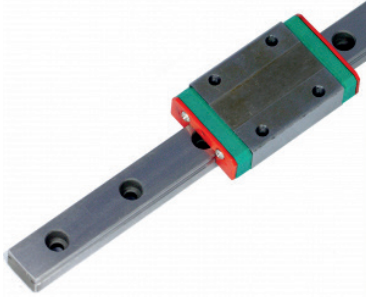

Linear slider

Rail (40, 60 cm)

Slider